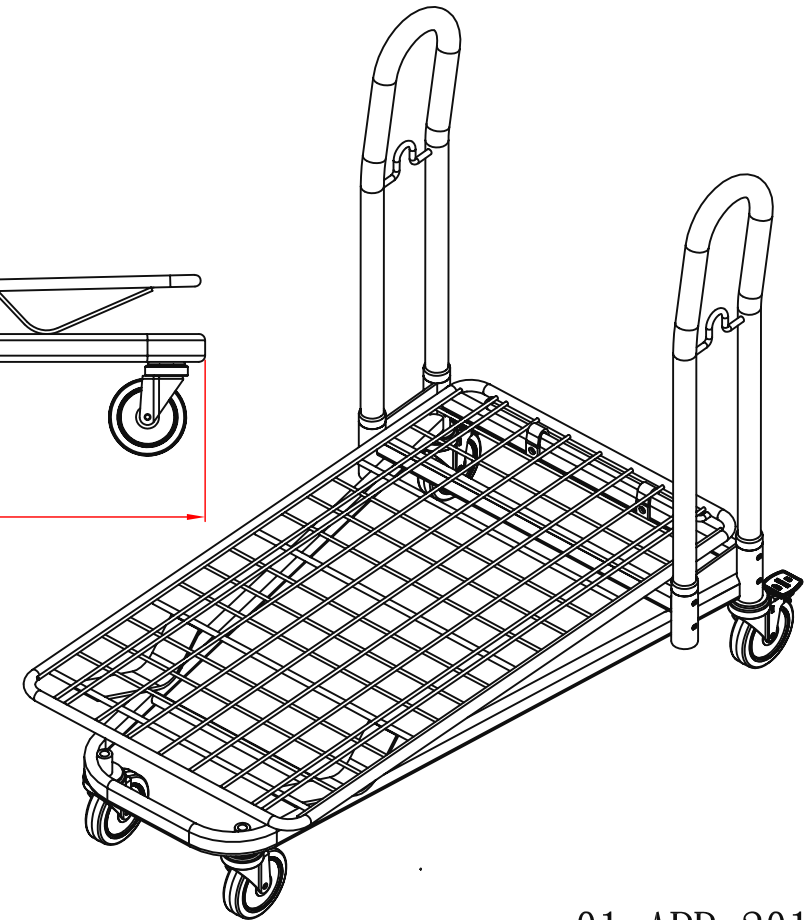

# MODEL : EZtote 7150 (with bag hook)

1	750[29.53"]
2	1230[48.43"]
3	1048[41.26"]

# MODEL : EZtote 7150 (with bag hook)