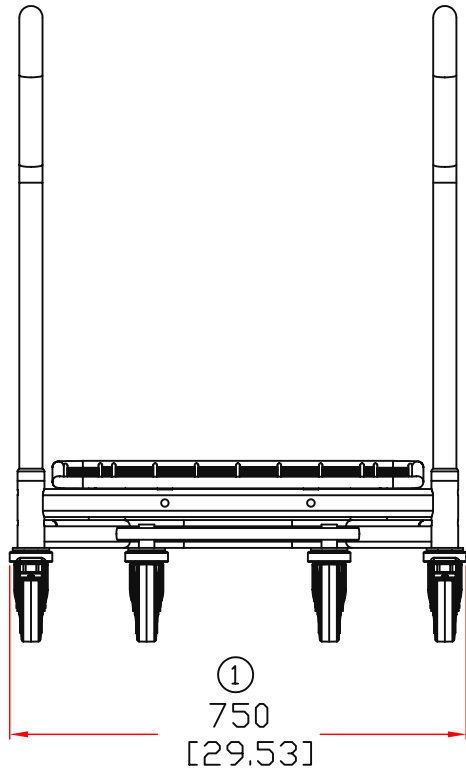

# MODEL : EZtote 7150 (with bag hook)

1	750[29.53"]
2	1230[48.43"]
3	1048[41.26"]

# MODEL : EZtote 7150 (with bag hook)