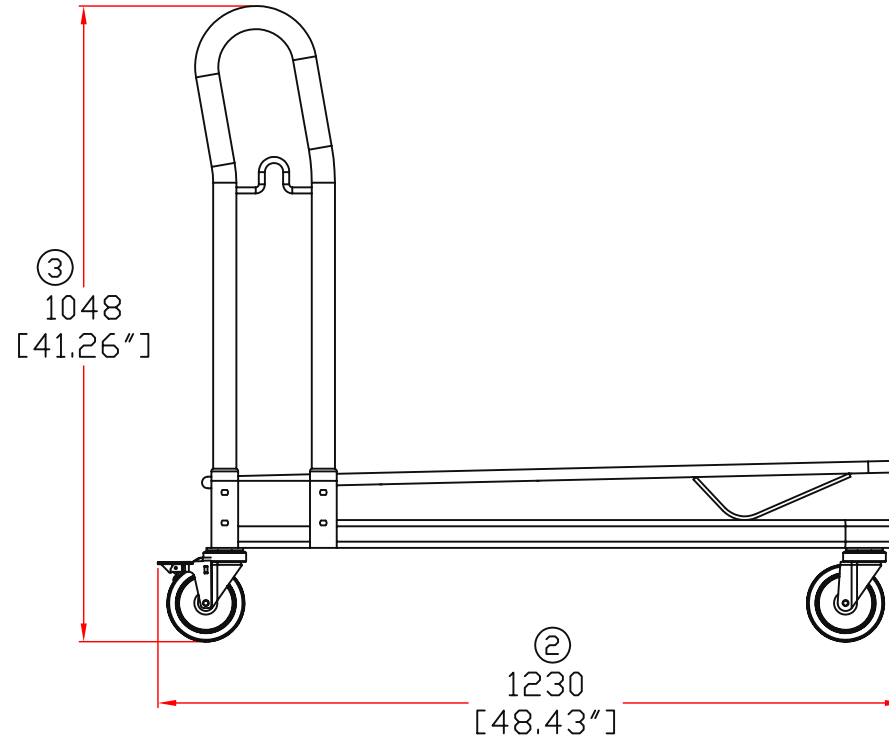

# MODEL : EZtote 7150 (with bag hook)

1	750[29.53"]
2	1230[48.43"]
3	1048[41.26"]

# MODEL : EZtote 7150 (with bag hook)